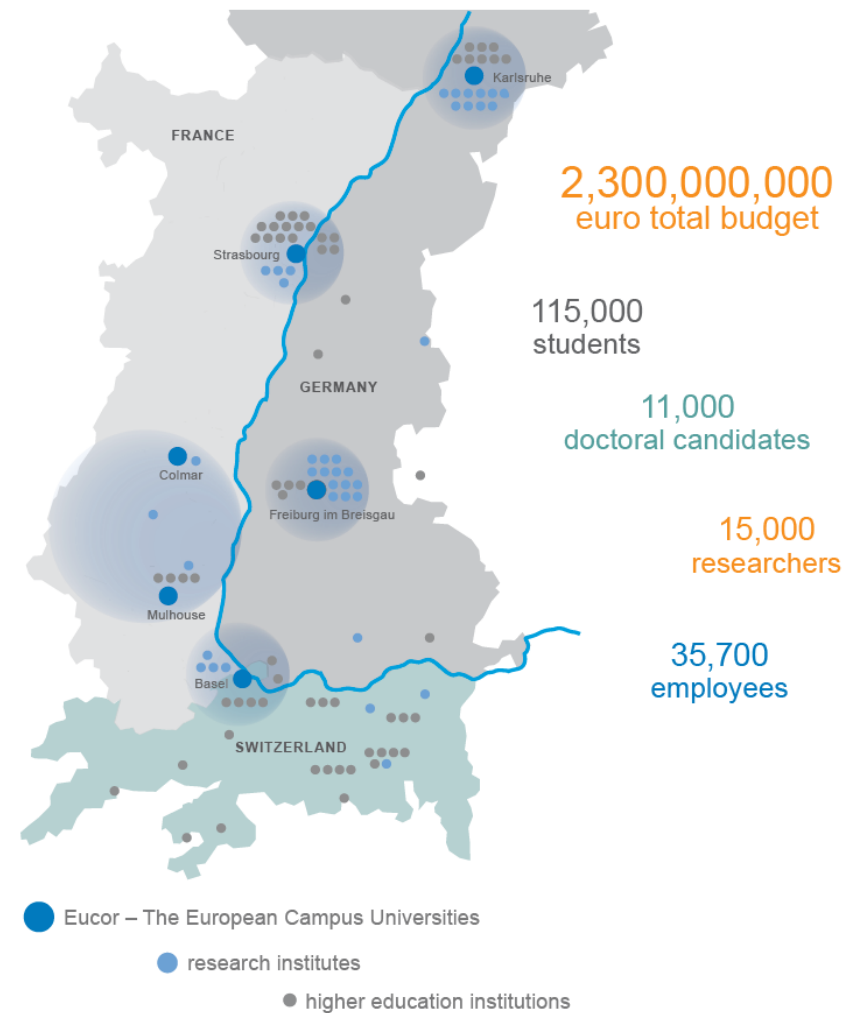

1 | About EUCOR - the European Campus.

2 | Experimenting the european student card

About EUCOR

- 5 universities in France, Germany and Switzerland :
→ Basel, Karlsruhe, Freiburg-in-Breisgau, Haute-Alsace, Strasbourg
- Main actor engaged in research and higher education in the Upper Rhine Trination Metropolitan Region since 1989
- 2016 : Creation of a European Grouping for Territorial Cooperation (EGTC) « Eucor – The European Campus »
→ 1st EGTC carried by universities

A strategic flagship project

5,5 million euros from the European Union, 3 Interreg-projects :

- Building Eucor – The European Campus: Cross-border structures
- Research cluster in sustainability
- Establishment of a trinational graduate academy focusing on risk management (*together with the University of Coblenz-Landau*)